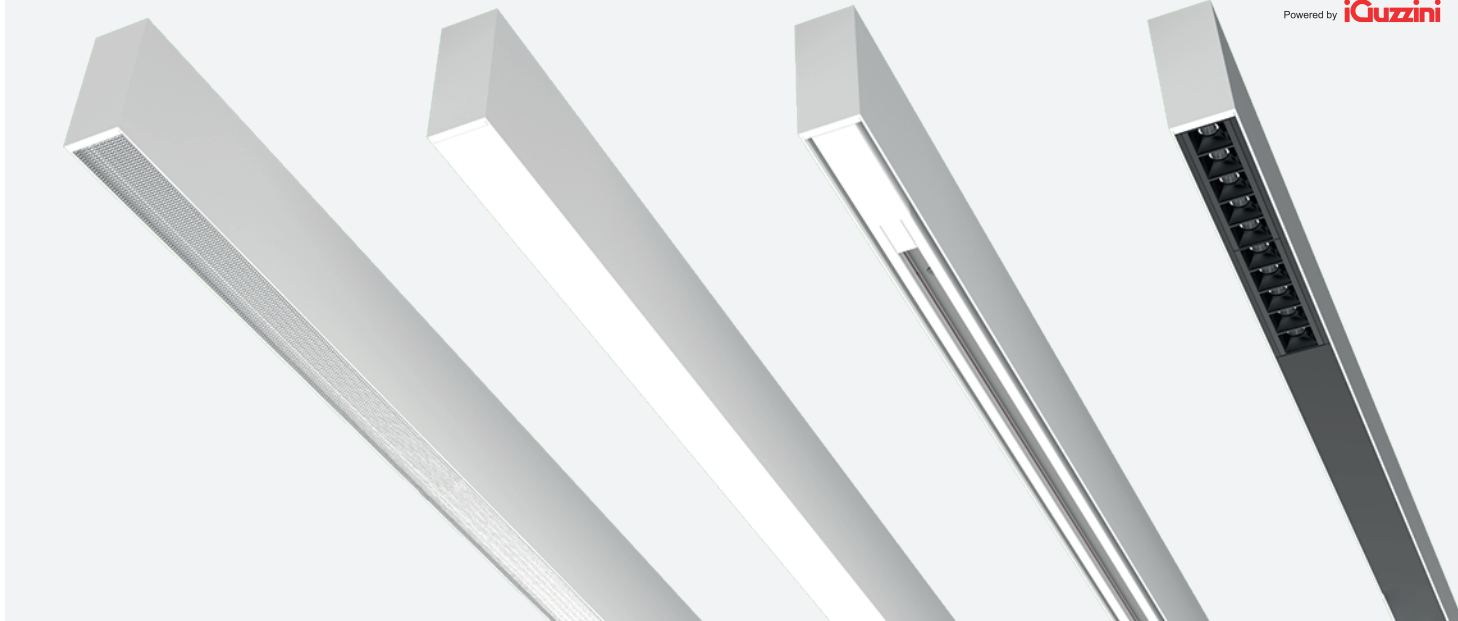

GENERAL LIGHT
MICROPRISMATIC

GENERAL LIGHT
FROSTED

LOW VOLTAGE
48V TRACK

LASER BLADE XS
coming soon

Powered by **iGuzzini**