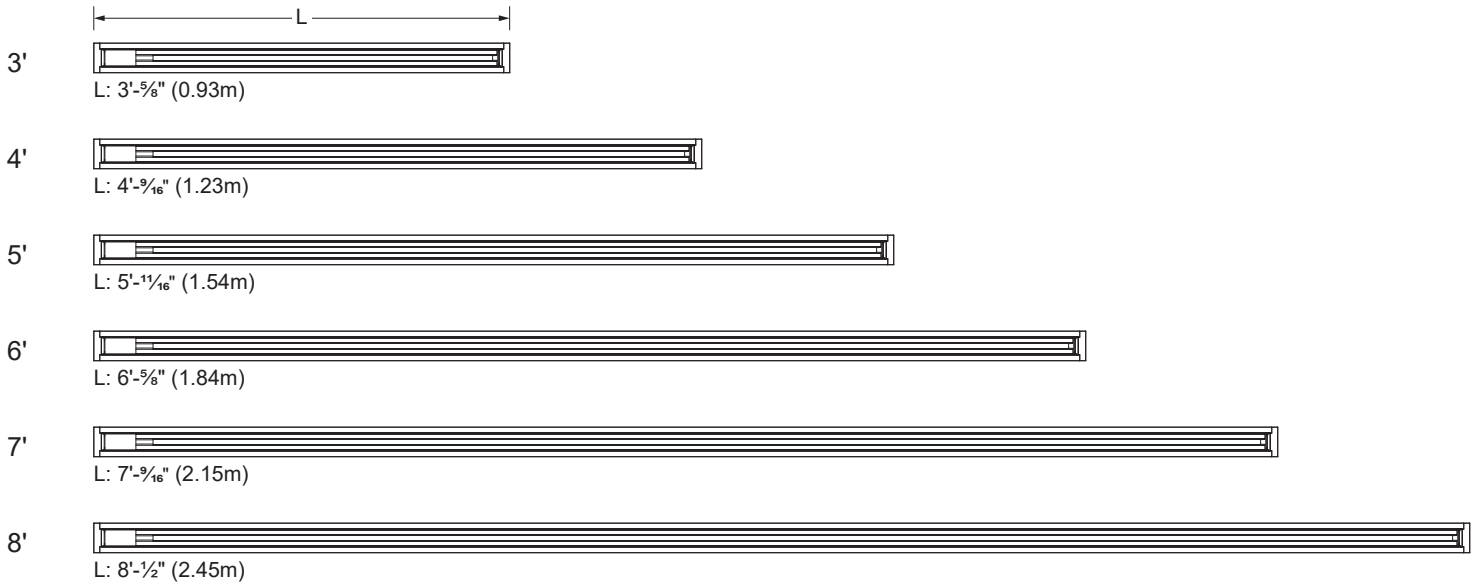

LENGTHS

Longer lengths available. See ordering info p.3.