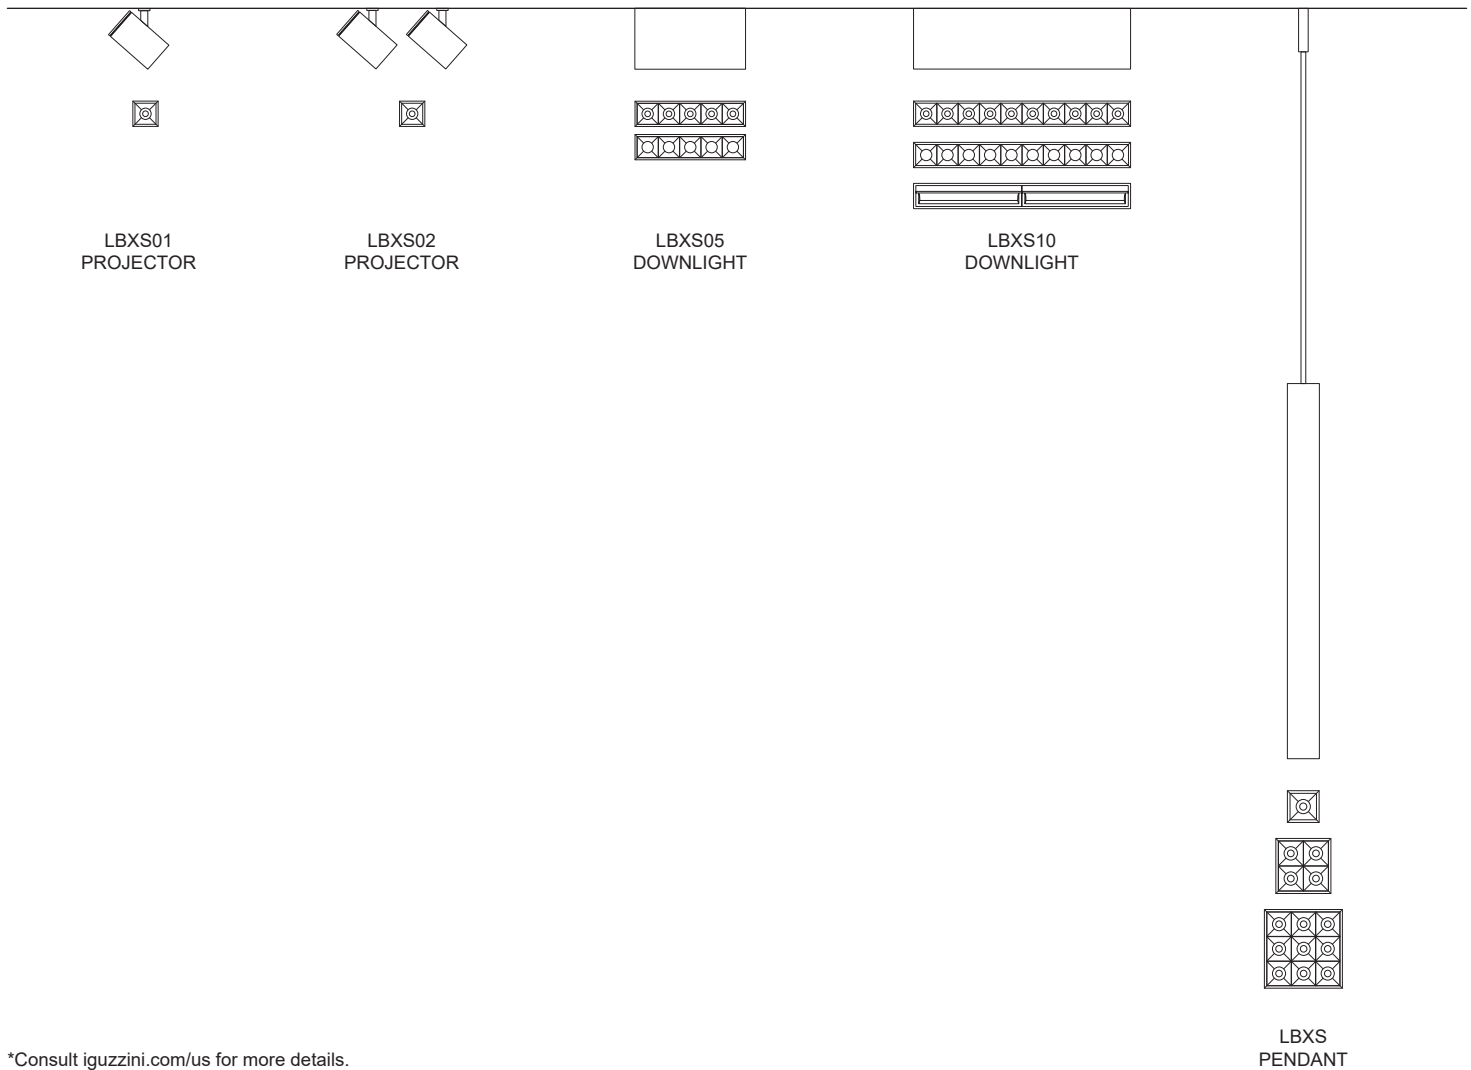

iGUZZINI LASER BLADE XS LOW VOLTAGE TRACK MODULES*

*Consult iguzzini.com/us for more details.