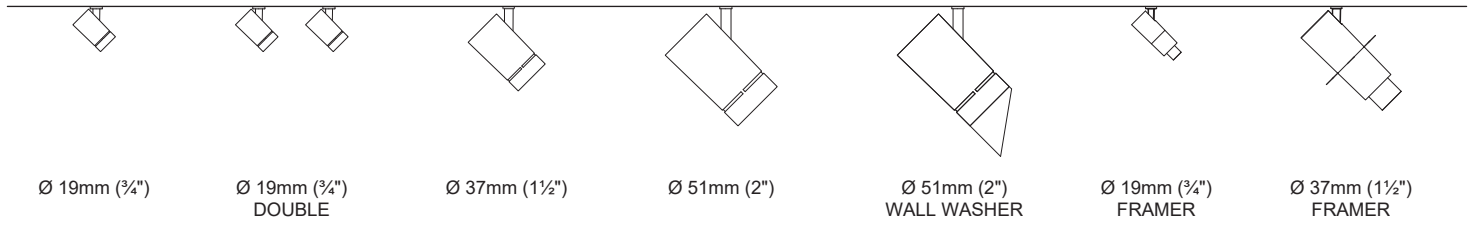

PRODUCT COMPATIBILITY

iGUZZINI PALCO LOW VOLTAGE SPOTLIGHT*