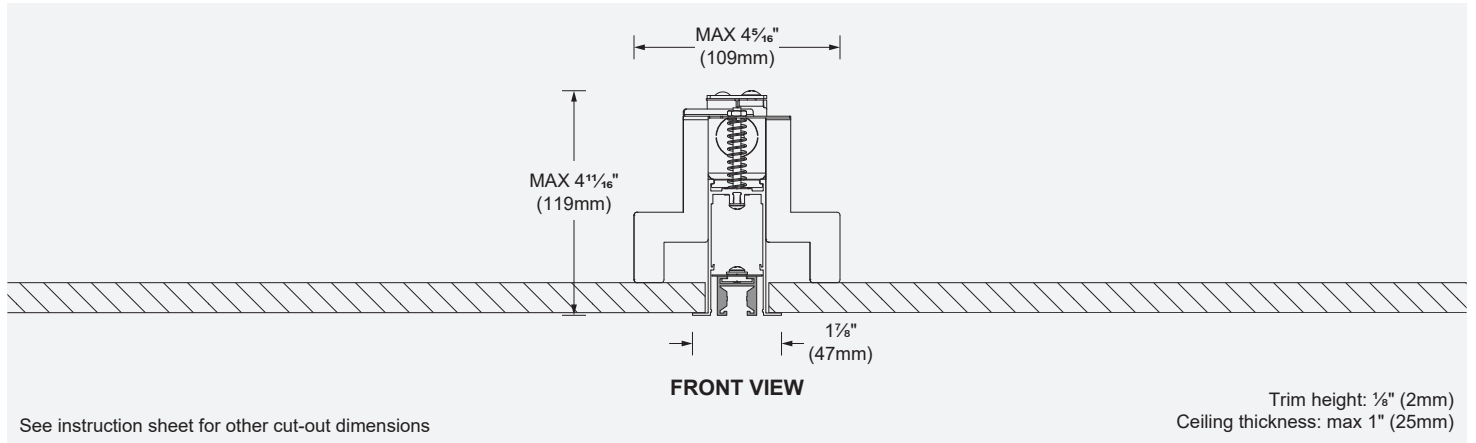

DIMENSIONS