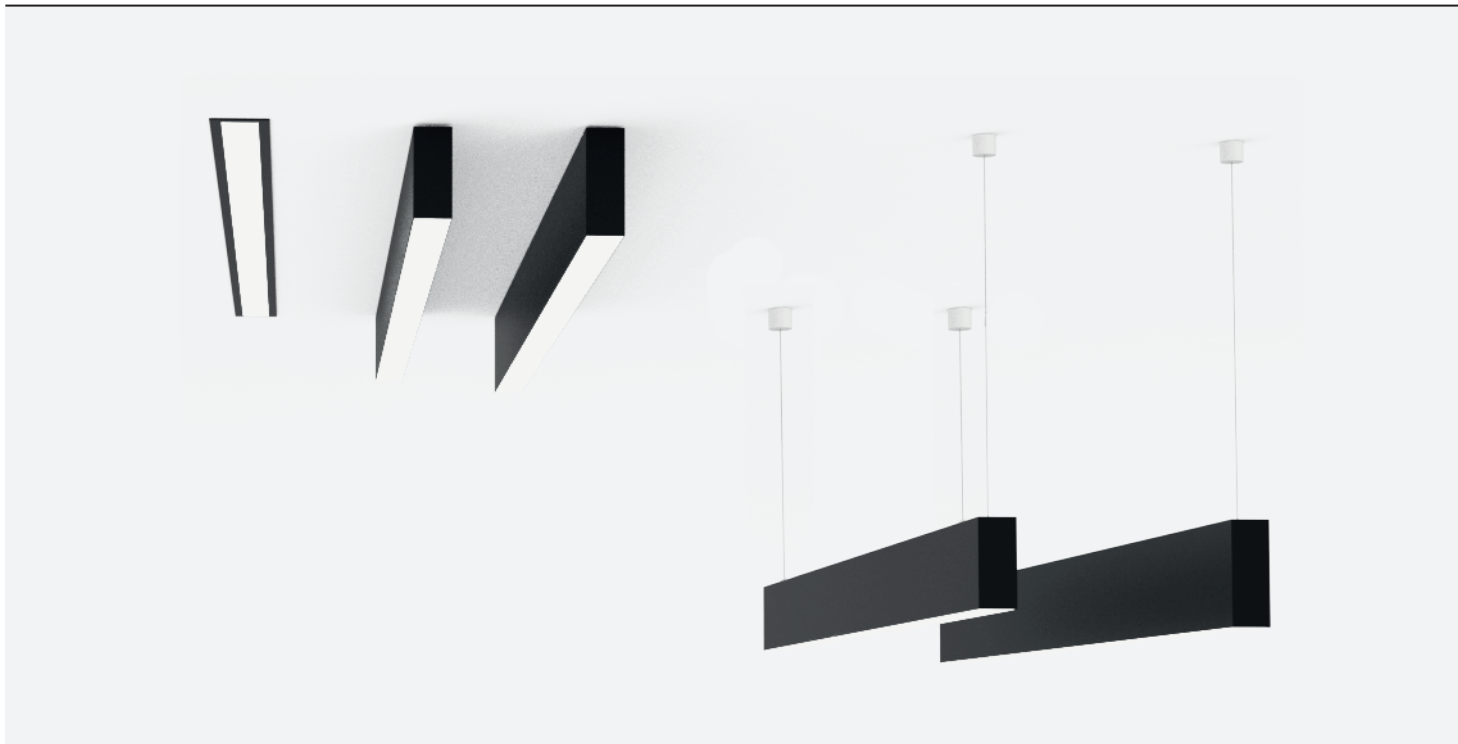

Slim recessed trim luminaire with iGuzzini 48V low voltage track.
Compatible with iGuzzini 48V low voltage products.

Material:	Body: Extruded aluminum profile with die-cast end caps. Mounting: Steel brackets
Mounting:	Recessed installation using brackets. Suitable for insulated ceilings. Maximum ceiling thickness of 1"(25mm).
Electrical:	Integral high efficiency electronic LED driver, rated 50 000 hours, 120-277V. Low voltage track option to be used only with iGuzzini 48V low voltage modules.
Dimming:	0-10V (120-277V) or DALI (120-277V) down to 5%.
Finish:	Available in white RAL9010 or black RAL9004.
Weight:	1.61 lbs/ft (0.73kg/ft)
Warranty:	5 year limited warranty.
Ratings:	IP20, IP00 (track)
Certification:	 cULus listed for dry location.

MADE IN CANADA.

FAMILY OVERVIEW

Linear small family offers a wide range of mounting and optic options for multiple applications

GENERAL LIGHT
MICROPRISMATIC

GENERAL LIGHT
FROSTED

LOW VOLTAGE
48V TRACK

LASER BLADE XS
coming soon