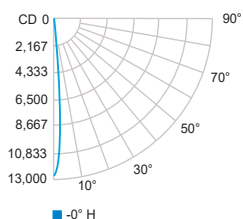

Weight: 3.3 lb (1.5 kg)

EPA: 0.14ft² (0.013m²)

Warranty: 5 year limited warranty.

Ratings: IP65, IK07

Certification:  cULus listed for wet location.

DIMENSIONS

3 AXES ROTATION DETAIL

The special double joint guarantees total freedom in directing the light beam: the luminaire is able to rotate on three different axes.

PHOTOMETRIC DATA

Visit sistimalux.com for complete photometric data.

LOAD (W)	CCT (K)	CRI	OPTIC	LUMENS (lm)	EFFICACY (lm / w)	MAX CANDELA (cd)	MODELS
8W	3000K	90	Narrow Spot	535	67	12 475	S1520W
			Narrow Flood	500	63	2 600	S1521W