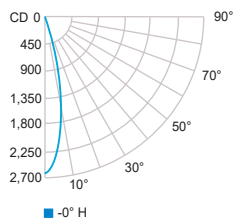

Weight: 3.3 lb (1.5 kg)

EPA: 0.14ft² (0.013m²)

Warranty: 5 year limited warranty.

Ratings: IP65, IK07

Certification:  cULus listed for wet location.

DIMENSIONS

3 AXES ROTATION DETAIL

The special double joint guarantees total freedom in directing the light beam: the luminaire is able to rotate on three different axes.

PHOTOMETRIC DATA

Visit sistimalux.com for complete photometric data.

LOAD (W)	CCT (K)	CRI	OPTIC	LUMENS (lm)	EFFICACY (lm / w)	MAX CANDELA (cd)	MODELS
8W	3000K	90	Narrow Spot	535	67	12 475	S1520W
			Narrow Flood	500	63	2 600	S1521W