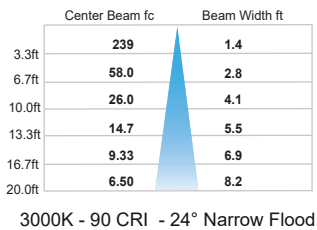

Luminaire characteristics:

Power input: 8W
Lumens: 500 lm (delivered for 3000K)
Luminaire efficacy: 60 lm/W

Source: White LED (LM-80 Tested)
3000K: 90CRI
4000K: 90CRI

Lumen maintenance: 70% of initial lumens at 50 000 hours (L70) (LM-79 tested)

Mounting: Install on 4" (102mm) diameter pole. Supplied with 20ft of power cable.

Electrical: Integral high efficiency electronic power supply, rated at 50 000 hours, 120-277V.

Finish: White or Aluminum gray. Painted finish follows a double powder paint in 3 step process: surface treatment containing ceramic nano particles (Bonderite). Epoxy primer paint. Polyester powder paint with high resistance against UV rays and harsh weather conditions.

Weight: 3.3 lb (1.5 kg)

EPA: 0.14ft² (0.013m²)

Warranty: 5 year limited warranty.

Ratings: IP65, IK07

Certification:  cULus listed for wet location.

DIMENSIONS

3 AXES ROTATION DETAIL

The special double joint guarantees total freedom in directing the light beam: the luminaire is able to rotate on three different axes.

PHOTOMETRIC DATA

Visit sistimalux.com for complete photometric data.

LOAD (W)	CCT (K)	CRI	OPTIC	LUMENS (lm)	EFFICACY (lm / w)	MAX CANDELA (cd)	MODELS
8W	3000K	90	Narrow Spot	535	67	12 475	S1520W
			Narrow Flood	500	63	2 600	S1521W