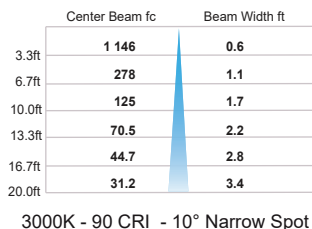

Luminaire characteristics:

Power input: 8W
Lumens: 500 lm (delivered for 3000K)
Luminaire efficacy: 60 lm/W

Source: White LED (LM-80 Tested)
3000K: 90CRI
4000K: 90CRI

Lumen maintenance: 70% of initial lumens at 50 000 hours (L70) (LM-79 tested)

Mounting: Install on 4" (102mm) diameter pole. Supplied with 20ft of power cable.

Electrical: Integral high efficiency electronic power supply, rated at 50 000 hours, 120-277V.

Finish: White or Aluminum gray. Painted finish follows a double powder paint in 3 step process: surface treatment containing ceramic nano particles (Bonderite). Epoxy primer paint. Polyester powder paint with high resistance against UV rays and harsh weather conditions.

Weight: 3.3 lb (1.5 kg)

EPA: 0.14ft² (0.013m²)

Warranty: 5 year limited warranty.

Ratings: IP65, IK07

Certification:  cULus listed for wet location.

DIMENSIONS

3 AXES ROTATION DETAIL

The special double joint guarantees total freedom in directing the light beam: the luminaire is able to rotate on three different axes.

PHOTOMETRIC DATA

Visit sistimalux.com for complete photometric data.

LOAD (W)	CCT (K)	CRI	OPTIC	LUMENS (lm)	EFFICACY (lm / w)	MAX CANDELA (cd)	MODELS
8W	3000K	90	Narrow Spot	535	67	12 475	S1520W
			Narrow Flood	500	63	2 600	S1521W