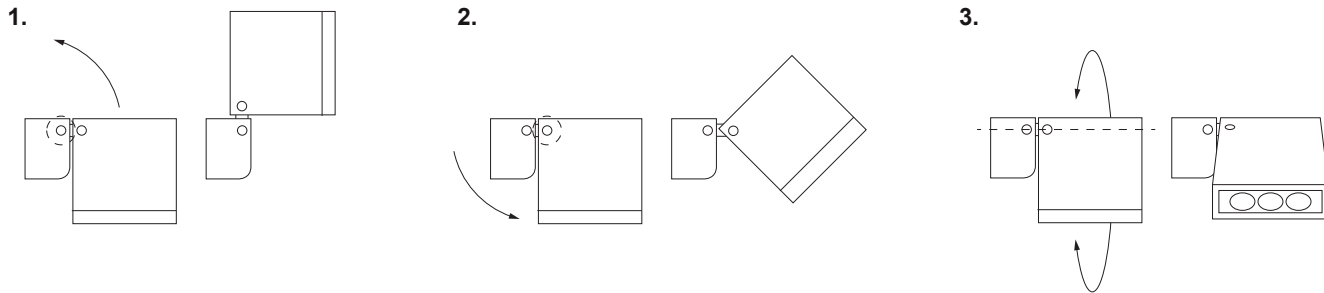

Mounting: Install on 4" (102mm) diameter pole. Supplied with 20ft of power cable.

Electrical: Integral high efficiency electronic power supply, rated at 50 000 hours, 120-277V.

Finish: White or Aluminum gray. Painted finish follows a double powder paint in 3 step process: surface treatment containing ceramic nano particles (Bonderite). Epoxy primer paint. Polyester powder paint with high resistance against UV rays and harsh weather conditions.

Weight: 3.3 lb (1.5 kg)

EPA: 0.14ft² (0.013m²)

Warranty: 5 year limited warranty.

Ratings: IP65, IK07

Certification:  cULus listed for wet location.

DIMENSIONS

3 AXES ROTATION DETAIL

The special double joint guarantees total freedom in directing the light beam: the luminaire is able to rotate on three different axes.

POLE Ø4" (Ø 102mm)

SUPPLIED BY OTHER
CONTACT FACTORY FOR POLE DETAILS

SUPPLIED BY SISTEMALUX
CONTACT FACTORY FOR POLE SPECIFICATION

HEIGHT: _____ FT

MOUNTING HEIGHT: _____ FT

MODEL: Straight

INSTALLATION: Anchor bolts