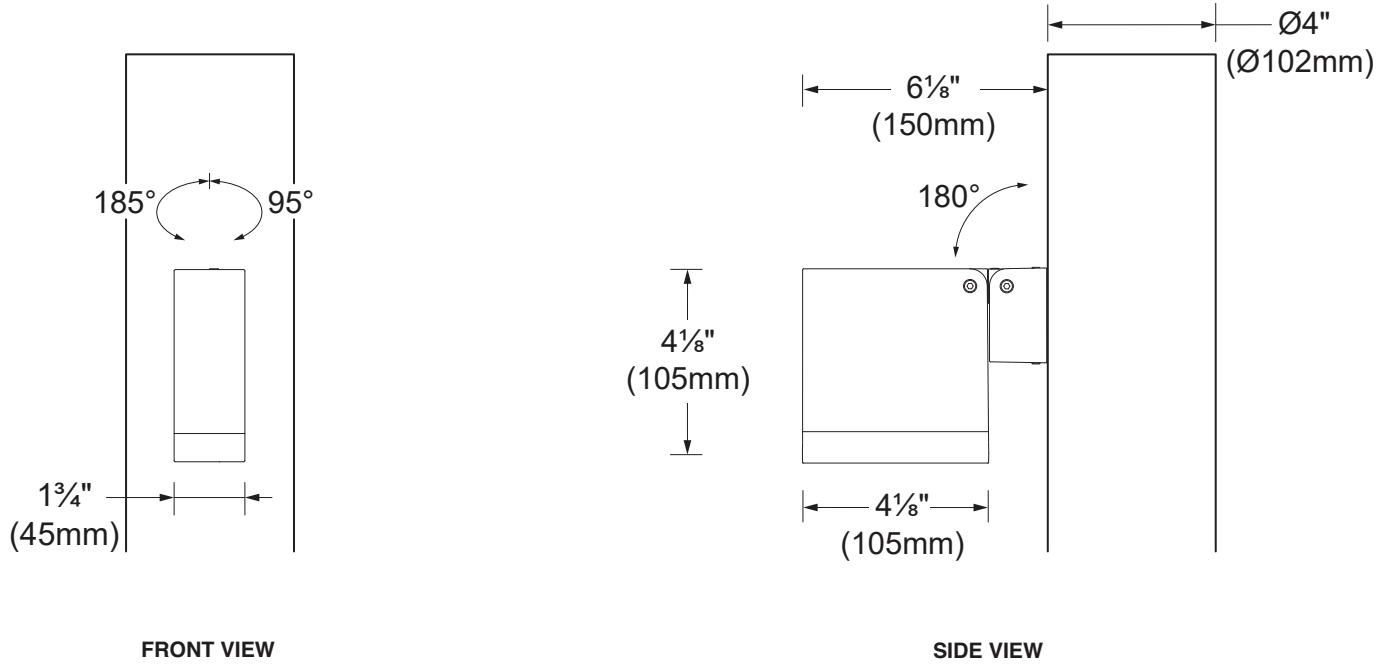

Mounting: Install on 4" (102mm) diameter pole. Supplied with 20ft of power cable.

Electrical: Integral high efficiency electronic power supply, rated at 50 000 hours, 120-277V.

Finish: White or Aluminum gray. Painted finish follows a double powder paint in 3 step process: surface treatment containing ceramic nano particles (Bonderite). Epoxy primer paint. Polyester powder paint with high resistance against UV rays and harsh weather conditions.

Weight: 3.3 lb (1.5 kg)

EPA: 0.14ft² (0.013m²)

Warranty: 5 year limited warranty.

Ratings: IP65, IK07

Certification:  cULus listed for wet location.

DIMENSIONS

3 AXES ROTATION DETAIL

The special double joint guarantees total freedom in directing the light beam: the luminaire is able to rotate on three different axes.

PHOTOMETRIC DATA

Visit sistimalux.com for complete photometric data.

LOAD (W)	CCT (K)	CRI	OPTIC	LUMENS (lm)	EFFICACY (lm / w)	MAX CANDELA (cd)	MODELS
8W	3000K	90	Narrow Spot	535	67	12 475	S1520W
			Narrow Flood	500	63	2 600	S1521W

POLE Ø4" (Ø 102mm)

SUPPLIED BY OTHER
CONTACT FACTORY FOR POLE DETAILS

SUPPLIED BY SISTEMALUX
CONTACT FACTORY FOR POLE SPECIFICATION

HEIGHT: _____ FT

MOUNTING HEIGHT: _____ FT

MODEL: Straight

INSTALLATION: Anchor bolts