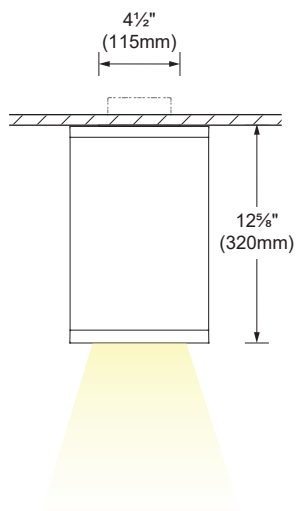

<b>Luminaire characteristics:</b>	<b>Power input:</b> 34.5W <b>Lumens:</b> 2 535lm (for 3000K, 90 CRI) <b>Luminaire efficacy:</b> 73lm/W (for 3000K, 90 CRI)
<b>Source:</b>	White LED module (LM-80 tested) 2700K : 90CRI 3000K : 90CRI 4000K : 90CRI
<b>Lumen maintenance:</b>	70% of initial lumens at 50 000 hours (L70)(LM-79 tested).
<b>Optics:</b>	Flood, adjustable $\pm 15^\circ$ , up and/or down.
<b>Material:</b>	Body: Die-cast aluminum Reflector: 99.98% pure anodized aluminum Diffuser: Clear tempered glass Mounting plate: Machined aluminum Hardware: Stainless steel screws
<b>Mounting:</b>	Installs on a standard 4" octagonal junction box.
<b>Electrical:</b>	Integral high efficiency electronic driver, rated at 50 000 hours, 120-277V.
<b>Dimming:</b>	Down to 15%, 0-10V (120-277V).
<b>Finish:</b>	Aluminum painted finish, following a double powder paint in 3 step process: surface treatment containing ceramic nano particles (Bonderite). Epoxy primer paint. Polyester powder paint with high resistance against UV rays and harsh weather conditions.
<b>Weight:</b>	11.7lbs (5.3kg)
<b>Warranty:</b>	5 year limited warranty.
<b>Ratings:</b>	IP65, IK08
<b>Certification:</b>	 cULus listed for wet location

**VOLTAGE**

**UNV - 120-277V**

**FINISH**

**14 - Aluminum gray**

**DIMMING**

**D10 - 0-10V (down to 15%)**

**DIMENSIONS**

**SIDE VIEW**

**BOTTOM VIEW**

**PHOTOMETRIC DATA**

Visit [sistemalux.com](http://sistemalux.com) for complete photometric data.

CCT (K)	CRI	LOAD (W)	OPTIC	LUMENS (lm)	EFFICACY (lm / W)	MAX CANDELA (cd)	MODEL
3000K	90	34.5W	Flood 54°	2 535	73	3 255	S3837W

Flood 54° (3000K, 90CRI)

	Center beam fc	Beam width ft
2ft	694	1.6
4ft	174	3.2
6ft	77.1	4.8
8ft	43.4	6.5
10ft	27.8	8.1
12ft	19.3	9.7

CCT options	2700K	3000K	4000K
CRI options	90CRI	90CRI	90CRI
<b>Multiplier</b>	<b>0.94</b>	<b>1</b>	<b>1.03</b>