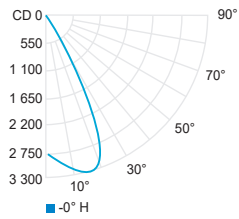

<b>Luminaire characteristics:</b>	<b>Power input:</b> 34.5W <b>Lumens:</b> 2 535lm (for 3000K, 90 CRI) <b>Luminaire efficacy:</b> 73lm/W (for 3000K, 90 CRI)
<b>Source:</b>	White LED module (LM-80 tested) 2700K : 90CRI 3000K : 90CRI 4000K : 90CRI
<b>Lumen maintenance:</b>	70% of initial lumens at 50 000 hours (L70)(LM-79 tested).
<b>Optics:</b>	Flood, adjustable $\pm 15^\circ$ , up and/or down.
<b>Material:</b>	Body: Die-cast aluminum Reflector: 99.98% pure anodized aluminum Diffuser: Clear tempered glass Mounting plate: Machined aluminum Hardware: Stainless steel screws
<b>Mounting:</b>	Installs on a standard 4" octagonal junction box.
<b>Electrical:</b>	Integral high efficiency electronic driver, rated at 50 000 hours, 120-277V.
<b>Dimming:</b>	Down to 15%, 0-10V (120-277V).
<b>Finish:</b>	Aluminum painted finish, following a double powder paint in 3 step process: surface treatment containing ceramic nano particles (Bonderite). Epoxy primer paint. Polyester powder paint with high resistance against UV rays and harsh weather conditions.
<b>Weight:</b>	11.7lbs (5.3kg)
<b>Warranty:</b>	5 year limited warranty.
<b>Ratings:</b>	IP65, IK08
<b>Certification:</b>	 cULus listed for wet location

**VOLTAGE**

**UNV - 120-277V**

**FINISH**

**14 - Aluminum gray**

**DIMMING**

**D10 - 0-10V (down to 15%)**

**DIMENSIONS**

**SIDE VIEW**

**BOTTOM VIEW**

**PHOTOMETRIC DATA**

Visit [sistemalux.com](http://sistemalux.com) for complete photometric data.

CCT (K)	CRI	LOAD (W)	OPTIC	LUMENS (lm)	EFFICACY (lm / W)	MAX CANDELA (cd)	MODEL
3000K	90	34.5W	Flood 54°	2 535	73	3 255	S3837W

Flood 54° (3000K, 90CRI)

	Center beam fc	Beam width ft
2ft	694	1.6
4ft	174	3.2
6ft	77.1	4.8
8ft	43.4	6.5
10ft	27.8	8.1
12ft	19.3	9.7

CCT options	2700K	3000K	4000K
CRI options	90CRI	90CRI	90CRI
<b>Multiplier</b>	<b>0.94</b>	<b>1</b>	<b>1.03</b>