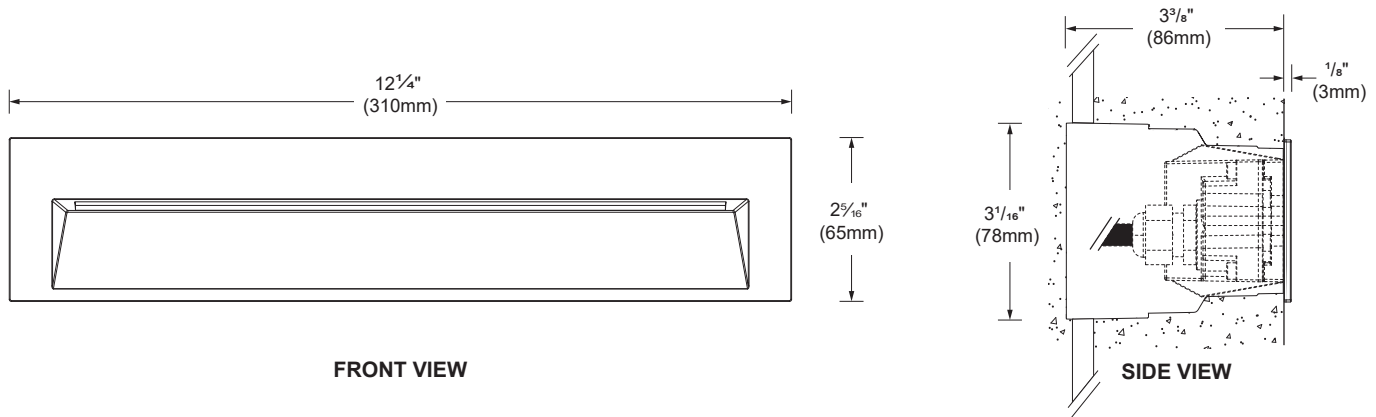

MOUNTING ACCESSORIES
(TO BE ORDERED SEPARATELY)

- S6329** - Mandatory recessed backbox for concrete wall installation only.
Length: 12.21" x 3.07" (310mm x 78mm)
Depth 3.39" (86mm)

DIMENSIONS

PHOTOMETRIC DATA