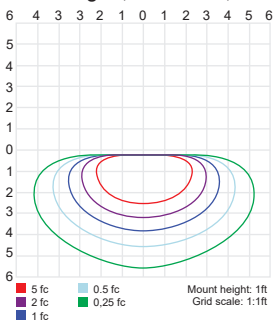

Visit sistimalux.com for complete photometric data.

CCT (K)	CRI	POWER (W)	OPTIC	LUMENS (lm)	EFFICACY (lm / W)	MAX CANDELA (cd)	MODEL
3000	90	11	Accent light	412	37	349	S6320W

Accent light (3000K, 90 CRI)