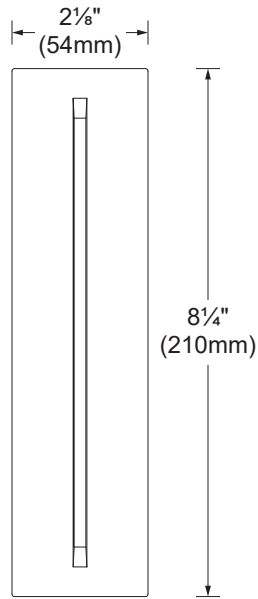

Recessed wall luminaire, creates a well defined blade of light on walls.

**Luminaire characteristics:**

**Power input:** 3W  
**Lumens:** 16lm (for 3000K, 90CRI)  
**Luminaire efficacy:** Up to 5lm/W

<b>Source:</b>	LED module, (LM-80 tested). 2700K: 90CRI, 3000K: 90CRI, 4000K: 80CRI.
<b>Lumen maintenance:</b>	80% of initial lumens at 70 000 hours (L80)(LM-79)
<b>Optics:</b>	Accent light.
<b>Material:</b>	Body: Die-cast aluminum and extruded aluminum structure Diffuser: Tempered glass Reflector: 99.98% pure anodized aluminum Hardware: Stainless steel screws and silicone gaskets
<b>Mounting:</b>	Recessed wall installation using recessed box accessory.
<b>Electrical:</b>	High efficiency electronic LED driver, rated at 50 000 hours, 120V or 120-277V
<b>Dimming:</b>	No dimming 120-277V or 0-10V (120V), down to 15%.
<b>Finish:</b>	White or aluminum gray
<b>Weight:</b>	1.1lb (0.5kg)
<b>Warranty:</b>	5 year limited warranty.
<b>Ratings:</b>	IP65, IK06
<b>Certification:</b>	cULus listed for wet location

**ORDERING INFO**

**S4655** - - -  
FIXTURE

**S4653**  
RECESSED BOX

**MODEL**

**S4655**

**LED**

**H** - 2700K, 90CRI

**W** - 3000K, 90CRI

**ND** - No dimming

**D10** - 0-10V (Down to 15%)

**MOUNTING ACCESSORIES**  
(TO BE ORDERED SEPARATELY)

**S4653** - Polypropylene recessed box  
3<sup>3</sup>/<sub>16</sub>" X 8<sup>1</sup>/<sub>4</sub>" X 3<sup>3</sup>/<sub>8</sub>"  
(80 x 210 x 85 mm)

**DIMENSIONS**

**FRONT VIEW**

**SECTION VIEW**

**PHOTOMETRIC DATA**

Visit [sistemalux.com](http://sistemalux.com) for complete photometric data.

CCT (K)	CRI	LOAD (W)	OPTIC	LUMENS (lm)	EFFICACY (lm/w)	MAX CANDELA (cd)	MODELS
3000K	90	3W	Accent light	15	5	45	S4655W