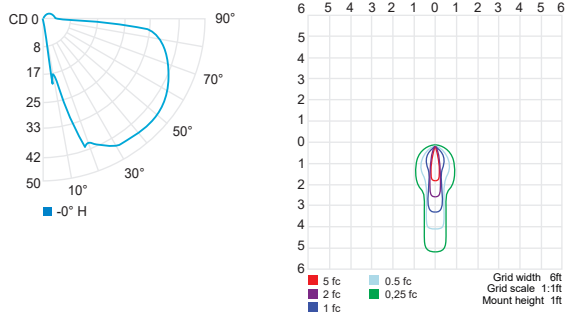

Accent light (3000K, 90CRI)

CCT options	2700K	3000K	4000K
CRI options	90CRI	90CRI	80CRI
Multiplier	0.93	1	1.06