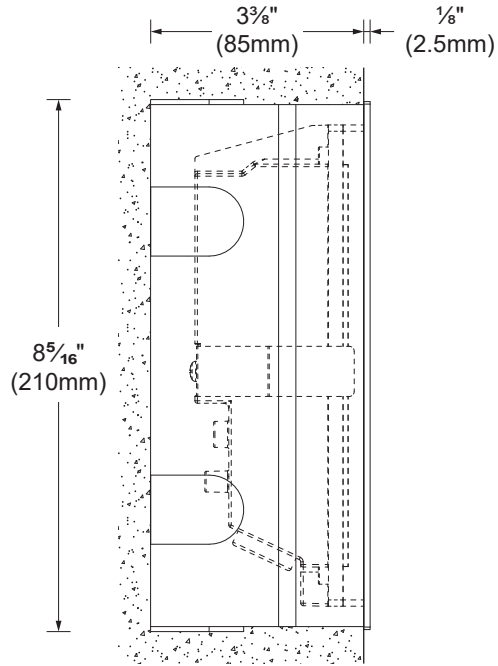

Recessed wall luminaire, creates a well defined blade of light on walls.

**Luminaire characteristics:**

**Power input:** 3W  
**Lumens:** 16lm (for 3000K, 90CRI)  
**Luminaire efficacy:** Up to 5lm/W

<b>Source:</b>	LED module, (LM-80 tested). 2700K: 90CRI, 3000K: 90CRI, 4000K: 80CRI.
<b>Lumen maintenance:</b>	80% of initial lumens at 70 000 hours (L80)(LM-79)
<b>Optics:</b>	Accent light.
<b>Material:</b>	Body: Die-cast aluminum and extruded aluminum structure Diffuser: Tempered glass Reflector: 99.98% pure anodized aluminum Hardware: Stainless steel screws and silicone gaskets
<b>Mounting:</b>	Recessed wall installation using recessed box accessory.
<b>Electrical:</b>	High efficiency electronic LED driver, rated at 50 000 hours, 120V or 120-277V
<b>Dimming:</b>	No dimming 120-277V or 0-10V (120V), down to 15%.
<b>Finish:</b>	White or aluminum gray
<b>Weight:</b>	1.1lb (0.5kg)
<b>Warranty:</b>	5 year limited warranty.
<b>Ratings:</b>	IP65, IK06
<b>Certification:</b>	cULus listed for wet location

**ORDERING INFO**

**S4655** - - -  
FIXTURE

**S4653**  
RECESSED BOX

**MODEL**

**S4655**

**LED**

**H** - 2700K, 90CRI

**W** - 3000K, 90CRI

**ND** - No dimming

**D10** - 0-10V (Down to 15%)

**MOUNTING ACCESSORIES**  
(TO BE ORDERED SEPARATELY)

**S4653** - Polypropylene recessed box  
3<sup>3</sup>/<sub>16</sub>" X 8<sup>1</sup>/<sub>4</sub>" X 3<sup>3</sup>/<sub>8</sub>"  
(80 x 210 x 85 mm)

**DIMENSIONS**

**FRONT VIEW**

**SECTION VIEW**

**PHOTOMETRIC DATA**

Visit [sistemalux.com](http://sistemalux.com) for complete photometric data.

CCT (K)	CRI	LOAD (W)	OPTIC	LUMENS (lm)	EFFICACY (lm/w)	MAX CANDELA (cd)	MODELS
3000K	90	3W	Accent light	15	5	45	S4655W