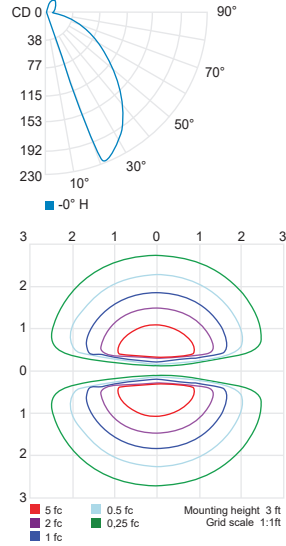

- S7269** - Flange for Cool bollard with stainless steel screws
11⅜" x 9⅝" (290mm x 231mm)

DIMENSIONS

MINI COOL BOLLARD / WOOD
S7236 / S7241 / SL9236 / SL9241

COOL BOLLARD
S7245 / S7246

PHOTOMETRIC DATA

Visit sistimalux.com for complete photometric data.

CCT (K)	CRI	LOAD (W)	OPTIC	LUMENS (lm)	EFFICACY (lm / w)	MAX CANDELA (cd)	MODELS
3000K	90	13.5W	Accent light	485	36	225	S7236W-220mm
							S7241W-580mm
							SL9236W-220mm
							SL9241W-580mm

Accent light 220mm (3000K, 90CRI)

Accent light 580mm (3000K, 90CRI)

CCT options	2700K	3000K	4000K
CRI options	90CRI	90CRI	80CRI
Multiplier	0.94	1	1.03

PHOTOMETRIC DATA

Visit sistemalux.com for complete photometric data.

CCT (K)	CRI	LOAD (W)	OPTIC	LUMENS (lm)	EFFICACY (lm / w)	MAX CANDELA (cd)	MODELS
3000K	90	24W	Accent light	950	39	465	S7245W-290mm
							S7246W-580mm

Accent light 290mm (3000K, 90CRI)

Accent light 580mm (3000K, 90CRI)

CCT options	2700K	3000K	4000K
CRI options	90CRI	90CRI	80CRI
Multiplier	0.94	1	1.03