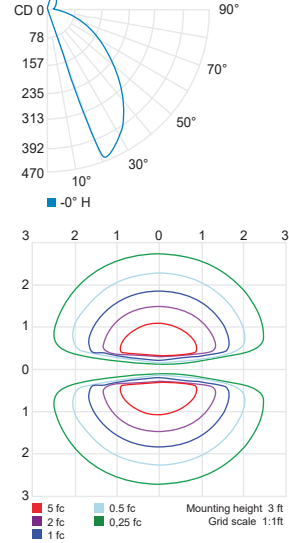

CCT (K)	CRI	LOAD (W)	OPTIC	LUMENS (lm)	EFFICACY (lm / w)	MAX CANDELA (cd)	MODELS
3000K	90	13.5W	Accent light	485	36	225	S7236W-220mm
							S7241W-580mm
							SL9236W-220mm
							SL9241W-580mm

Accent light 220mm (3000K, 90CRI)

Accent light 580mm (3000K, 90CRI)

CCT options	2700K	3000K	4000K
CRI options	90CRI	90CRI	80CRI
Multiplier	0.94	1	1.03

PHOTOMETRIC DATA

Visit sistemalux.com for complete photometric data.

CCT (K)	CRI	LOAD (W)	OPTIC	LUMENS (lm)	EFFICACY (lm / w)	MAX CANDELA (cd)	MODELS
3000K	90	24W	Accent light	950	39	465	S7245W-290mm
							S7246W-580mm

Accent light 290mm (3000K, 90CRI)

Accent light 580mm (3000K, 90CRI)

CCT options	2700K	3000K	4000K
CRI options	90CRI	90CRI	80CRI
Multiplier	0.94	1	1.03