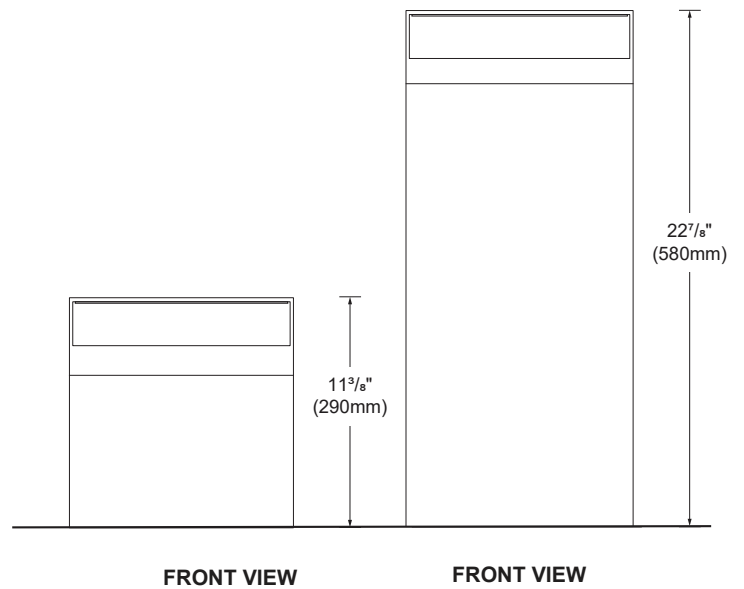

DIMMING

- | | |
|---|---|
| <input type="checkbox"/> ND - No dimming | <input type="checkbox"/> D10 - 0-10V |
|---|---|

ACCESSORIES

(TO BE ORDERED SEPARATELY)

- S7249** - Flange for Mini-cool bollard with stainless steel screws
8½" x 9¼" (217mm x 235mm)

- S7269** - Flange for Cool bollard with stainless steel screws
11⅜" x 9⅝" (290mm x 231mm)

DIMENSIONS

MINI COOL BOLLARD / WOOD
S7236 / S7241 / SL9236 / SL9241

COOL BOLLARD
S7245 / S7246

PHOTOMETRIC DATA

Visit sistimalux.com for complete photometric data.

CCT (K)	CRI	LOAD (W)	OPTIC	LUMENS (lm)	EFFICACY (lm / w)	MAX CANDELA (cd)	MODELS
3000K	90	13.5W	Accent light	485	36	225	S7236W-220mm
							S7241W-580mm
							SL9236W-220mm
							SL9241W-580mm

Accent light 220mm (3000K, 90CRI)

Accent light 580mm (3000K, 90CRI)

CCT options	2700K	3000K	4000K
CRI options	90CRI	90CRI	80CRI
Multiplier	0.94	1	1.03

PHOTOMETRIC DATA

Visit sistemalux.com for complete photometric data.

CCT (K)	CRI	LOAD (W)	OPTIC	LUMENS (lm)	EFFICACY (lm / w)	MAX CANDELA (cd)	MODELS
3000K	90	24W	Accent light	950	39	465	S7245W-290mm
							S7246W-580mm