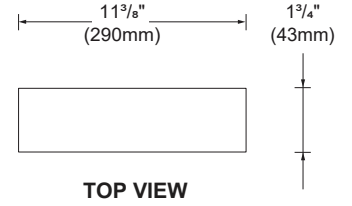

- S7269** - Flange for Cool bollard with stainless steel screws
11⅜" x 9⅝" (290mm x 231mm)

DIMENSIONS

MINI COOL BOLLARD / WOOD
S7236 / S7241 / SL9236 / SL9241

COOL BOLLARD
S7245 / S7246

PHOTOMETRIC DATA

Visit sistimalux.com for complete photometric data.