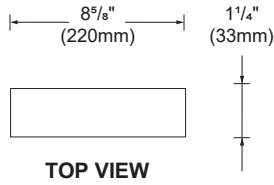

- S7269** - Flange for Cool bollard with stainless steel screws
11⅜" x 9⅝" (290mm x 231mm)

DIMENSIONS

MINI COOL BOLLARD / WOOD
S7236 / S7241 / SL9236 / SL9241

COOL BOLLARD
S7245 / S7246

PHOTOMETRIC DATA

Visit sistimalux.com for complete photometric data.