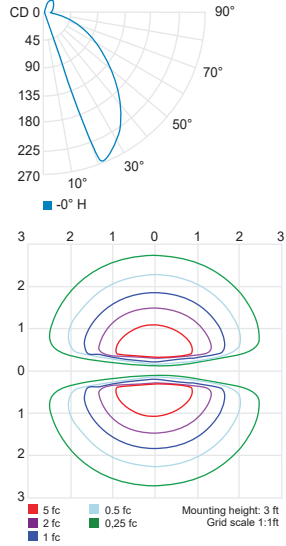

- S7269** - Flange for Cool bollard with stainless steel screws
11⅜" x 9⅝" (290mm x 231mm)

DIMENSIONS

MINI COOL BOLLARD / WOOD
S7236 / S7241 / SL9236 / SL9241

COOL BOLLARD
S7245 / S7246

PHOTOMETRIC DATA

Visit sistimalux.com for complete photometric data.

CCT (K)	CRI	LOAD (W)	OPTIC	LUMENS (lm)	EFFICACY (lm / w)	MAX CANDELA (cd)	MODELS
3000K	90	13.5W	Accent light	485	36	225	S7236W-220mm
							S7241W-580mm
							SL9236W-220mm
							SL9241W-580mm

Accent light 220mm (3000K, 90CRI)

Accent light 580mm (3000K, 90CRI)

CCT options	2700K	3000K	4000K
CRI options	90CRI	90CRI	80CRI
Multiplier	0.94	1	1.03

PHOTOMETRIC DATA

Visit sistemalux.com for complete photometric data.

CCT (K)	CRI	LOAD (W)	OPTIC	LUMENS (lm)	EFFICACY (lm / w)	MAX CANDELA (cd)	MODELS
3000K	90	24W	Accent light	950	39	465	S7245W-290mm
							S7246W-580mm

Accent light 290mm (3000K, 90CRI)

Accent light 580mm (3000K, 90CRI)

CCT options	2700K	3000K	4000K
CRI options	90CRI	90CRI	80CRI
Multiplier	0.94	1	1.03