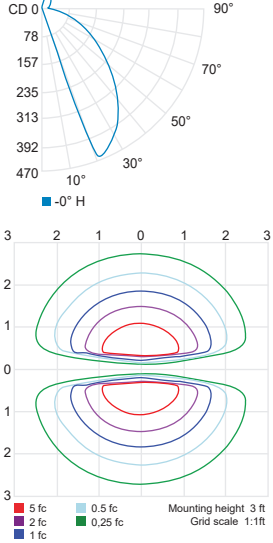

CCT (K)	CRI	LOAD (W)	OPTIC	LUMENS (lm)	EFFICACY (lm / w)	MAX CANDELA (cd)	MODELS
3000K	90	13.5W	Accent light	485	36	225	S7236W-220mm
							S7241W-580mm
							SL9236W-220mm
							SL9241W-580mm

Accent light 220mm (3000K, 90CRI)

Accent light 580mm (3000K, 90CRI)

CCT options	2700K	3000K	4000K
CRI options	90CRI	90CRI	80CRI
Multiplier	0.94	1	1.03

PHOTOMETRIC DATA

Visit sistemalux.com for complete photometric data.

CCT (K)	CRI	LOAD (W)	OPTIC	LUMENS (lm)	EFFICACY (lm / w)	MAX CANDELA (cd)	MODELS
3000K	90	24W	Accent light	950	39	465	S7245W-290mm
							S7246W-580mm

Accent light 290mm (3000K, 90CRI)

Accent light 580mm (3000K, 90CRI)

CCT options	2700K	3000K	4000K
CRI options	90CRI	90CRI	80CRI
Multiplier	0.94	1	1.03