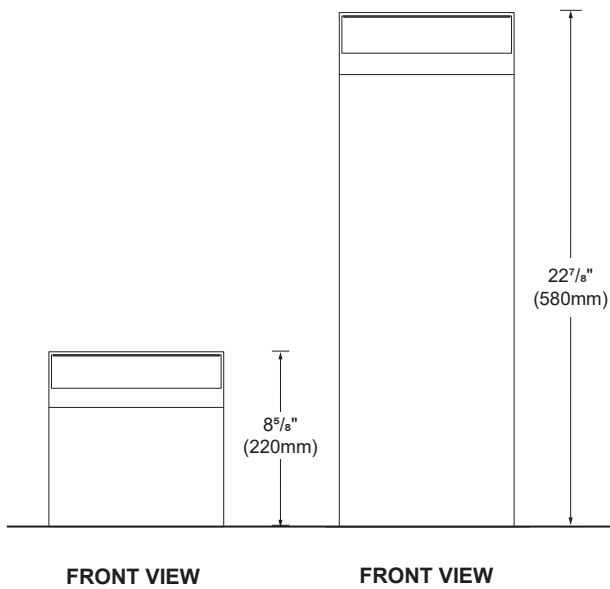

DIMMING

- | | |
|---|---|
| <input type="checkbox"/> ND - No dimming | <input type="checkbox"/> D10 - 0-10V |
|---|---|

ACCESSORIES

(TO BE ORDERED SEPARATELY)

- S7249** - Flange for Mini-cool bollard with stainless steel screws
8½" x 9¼" (217mm x 235mm)

- S7269** - Flange for Cool bollard with stainless steel screws
11⅜" x 9⅝" (290mm x 231mm)

DIMENSIONS

MINI COOL BOLLARD / WOOD
S7236 / S7241 / SL9236 / SL9241

COOL BOLLARD
S7245 / S7246

PHOTOMETRIC DATA

Visit sistimalux.com for complete photometric data.

CCT (K)	CRI	LOAD (W)	OPTIC	LUMENS (lm)	EFFICACY (lm / w)	MAX CANDELA (cd)	MODELS
3000K	90	13.5W	Accent light	485	36	225	S7236W-220mm
							S7241W-580mm
							SL9236W-220mm
							SL9241W-580mm

Accent light 220mm (3000K, 90CRI)

Accent light 580mm (3000K, 90CRI)

CCT options	2700K	3000K	4000K
CRI options	90CRI	90CRI	80CRI
Multiplier	0.94	1	1.03

PHOTOMETRIC DATA

Visit sistemalux.com for complete photometric data.

CCT (K)	CRI	LOAD (W)	OPTIC	LUMENS (lm)	EFFICACY (lm / w)	MAX CANDELA (cd)	MODELS
3000K	90	24W	Accent light	950	39	465	S7245W-290mm
							S7246W-580mm