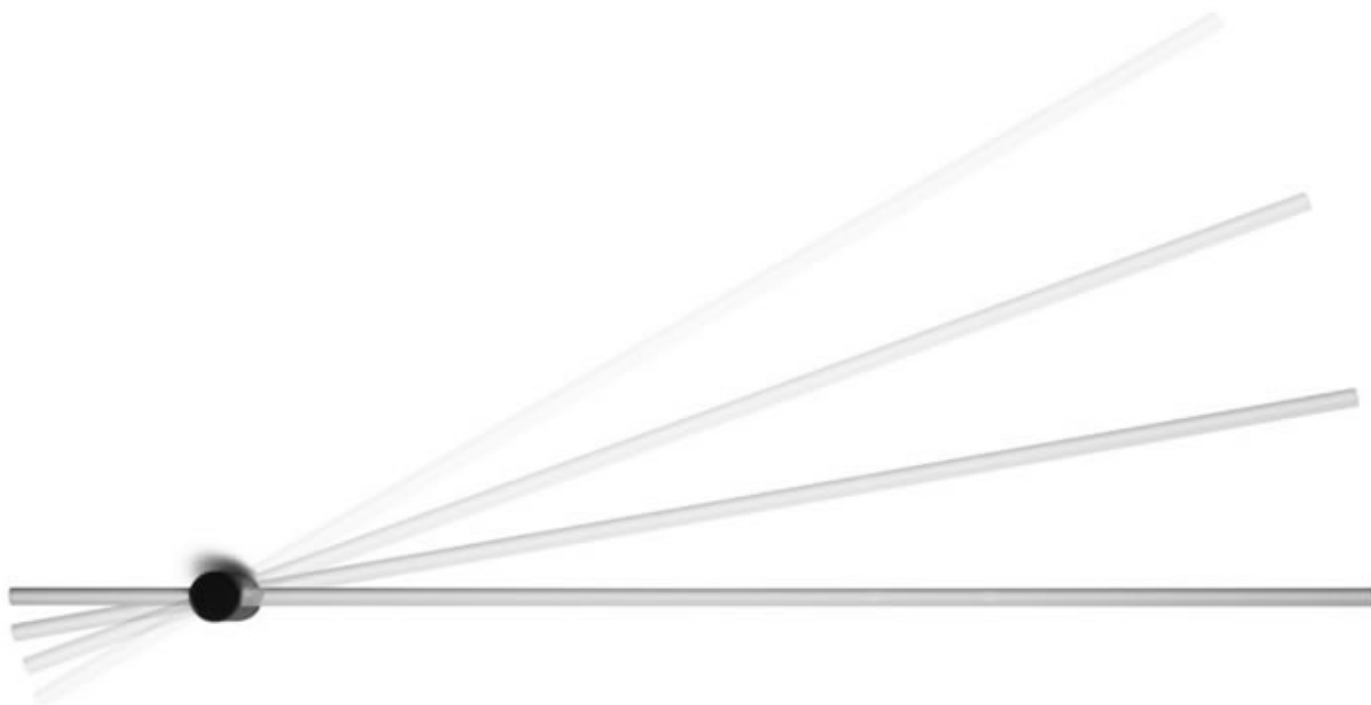

Available as either a wall or ceiling mount or as a garden stake, Feeling offers versatile installation options. In its applique form, the slender stem is capable of two distinct movements. The first rotation around its axis allows users to adjust the direction of the light beam, creating various lighting effects such as direct, indirect, or lateral. The second rotation pivots around the fixing joint, enabling the light to shift from a vertical to a diagonal or horizontal position.

Standard Colours:

White
Luminaires: White
Pivot Base: Black

Black
Luminaires: Black
Pivot Base: Black

Premium luminaire colors available:

Pivot Base stays black

IP54

IK06

FEELING

Scan the QR code to use our configurator or visit www.sistemalux.com for detailed technical information and specifications about Feeling.

2M - WALL OR CEILING MOUNT

S2281

Remote / Integral

Features a compass-like rotation, providing smooth and balanced movement from a central axis for even light distribution.

1M - WALL OR CEILING MOUNT

S2280

Remote / Integral

Features a clock-like rotation axis with off-center rotation, allowing for precise control and targeted directional lighting.

1M - GARDEN STAKE

S2285

Remote only