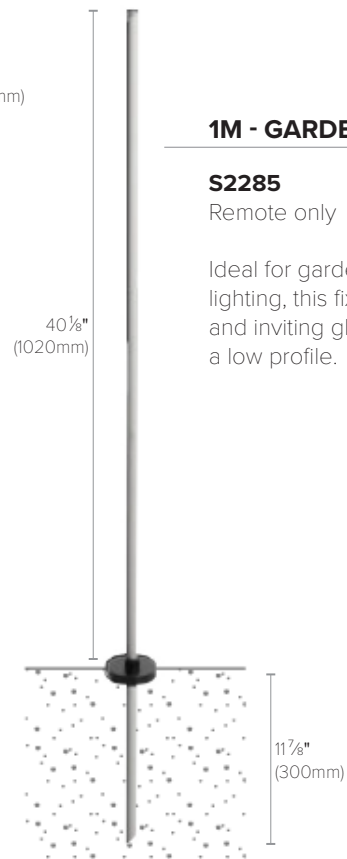

Available as either a wall or ceiling mount or as a garden stake, Feeling offers versatile installation options. In its applique form, the slender stem is capable of two distinct movements. The first rotation around its axis allows users to adjust the direction of the light beam, creating various lighting effects such as direct, indirect, or lateral. The second rotation pivots around the fixing joint, enabling the light to shift from a vertical to a diagonal or horizontal position.

Scan the QR code to use our configurator or visit www.sistemalux.com for detailed technical information and specifications about Feeling.

2M - WALL OR CEILING MOUNT

S2281

Remote / Integral

Features a compass-like rotation, providing smooth and balanced movement from a central axis for even light distribution.

1M - WALL OR CEILING MOUNT

S2280

Remote / Integral

Features a clock-like rotation axis with off-center rotation, allowing for precise control and targeted directional lighting.

1M - GARDEN STAKE

S2285

Remote only

Ideal for garden paths or landscape lighting, this fixture provides a warm and inviting glow while maintaining a low profile.

SISTEMALUX

514-523-1339 | www.sistemalux.com

First Edition | November 1st, 2024