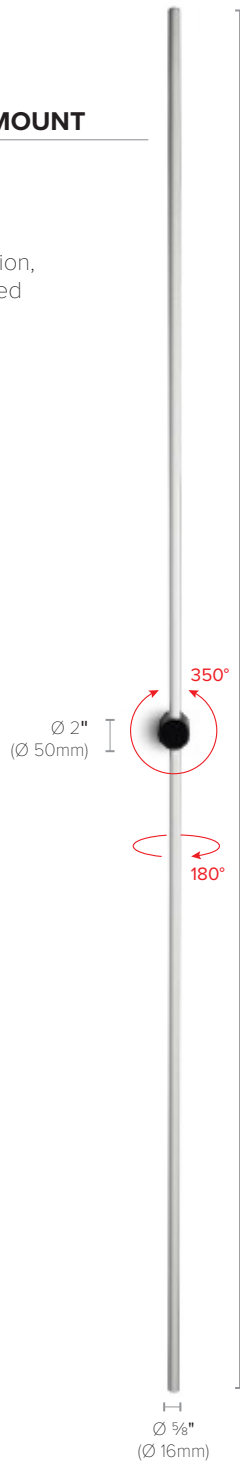

FEELING

Scan the QR code to use our configurator or visit www.sistemalux.com for detailed technical information and specifications about Feeling.

2M - WALL OR CEILING MOUNT

S2281

Remote / Integral

Features a compass-like rotation, providing smooth and balanced movement from a central axis for even light distribution.