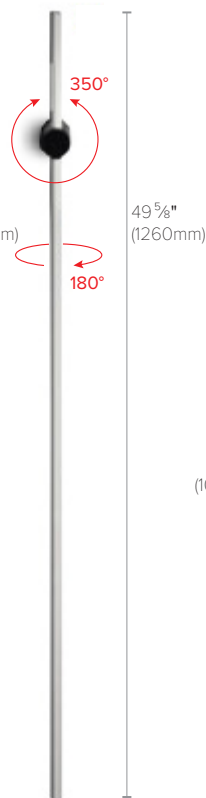

Available as either a wall or ceiling mount or as a garden stake, Feeling offers versatile installation options. In its applique form, the slender stem is capable of two distinct movements. The first rotation around its axis allows users to adjust the direction of the light beam, creating various lighting effects such as direct, indirect, or lateral. The second rotation pivots around the fixing joint, enabling the light to shift from a vertical to a diagonal or horizontal position.

Scan the QR code to use our configurator or visit www.sistemalux.com for detailed technical information and specifications about Feeling.

2M - WALL OR CEILING MOUNT

S2281

Remote / Integral

Features a compass-like rotation, providing smooth and balanced movement from a central axis for even light distribution.

1M - WALL OR CEILING MOUNT

S2280

Remote / Integral

Features a clock-like rotation axis with off-center rotation, allowing for precise control and targeted directional lighting.

1M - GARDEN STAKE

S2285

Remote only

Ideal for garden paths or landscape lighting, this fixture provides a warm and inviting glow while maintaining a low profile.

SISTEMALUX

514-523-1339 | www.sistemalux.com

First Edition | November 1st, 2024