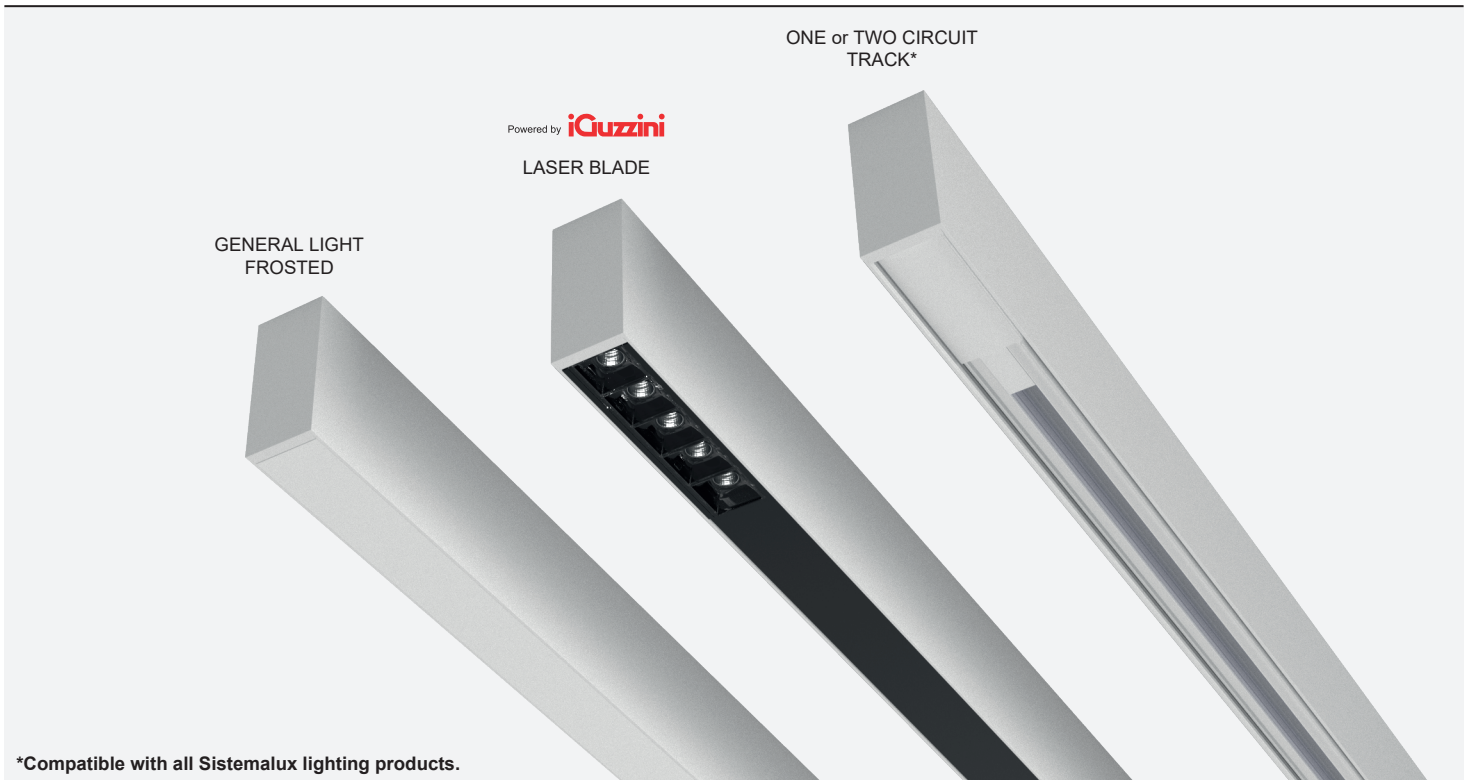

Slim profile recessed luminaire provides direct lighting. Available as single modules or continuous runs suitable for interior application where spot lights are required.

Material:	Body: Extruded aluminum profile with die-cast end caps. Mounting: Galvanized steel brackets.
Mounting:	Recessed trim installation (with flange) using included brackets for drywall, wood or other rigid ceiling panels. Not suitable for grid ceilings. Suitable for insulated ceilings. Maximum ceiling thickness of 1"(25mm). Custom linear patterns using 90°, "X" or "T" corners are available on request.
Electrical:	One circuit: 120V with line voltage dimming capability. Two circuit: 120V or 277V with line voltage dimming capability.
Finish:	Available in white RAL9003 or black RAL9004. Track finish matches the aluminum extrusion. Gray (RAL9006) finish available on request with black track.
Weight:	1C track: 0.53 kg/ft (1.74 lbs/m) 2C track: 0.70 kg/ft (2.30 kg/m)
Warranty:	5 year limited warranty.
Ratings:	IP20 , IP00 (track)
Certification:	 cULus listed for dry location. Interior use only.

1C - One circuit track **2C** - Two circuit track

T - Track

VOLTAGE

120 - 120V **277** - 277V⁽¹⁾

FINISH⁽²⁾

01 - White **02** - Black

⁽¹⁾ Available for two circuit track (2C) output.

⁽²⁾ Gray finish available on request, contact customer service for more information. Track finish matches the aluminum extrusion. For gray finish, the track is provided in black.

FAMILY OVERVIEW

Linear EVO family offers a wide range of mounting and optic options for multiple applications

DIMENSIONS

LENGTHS