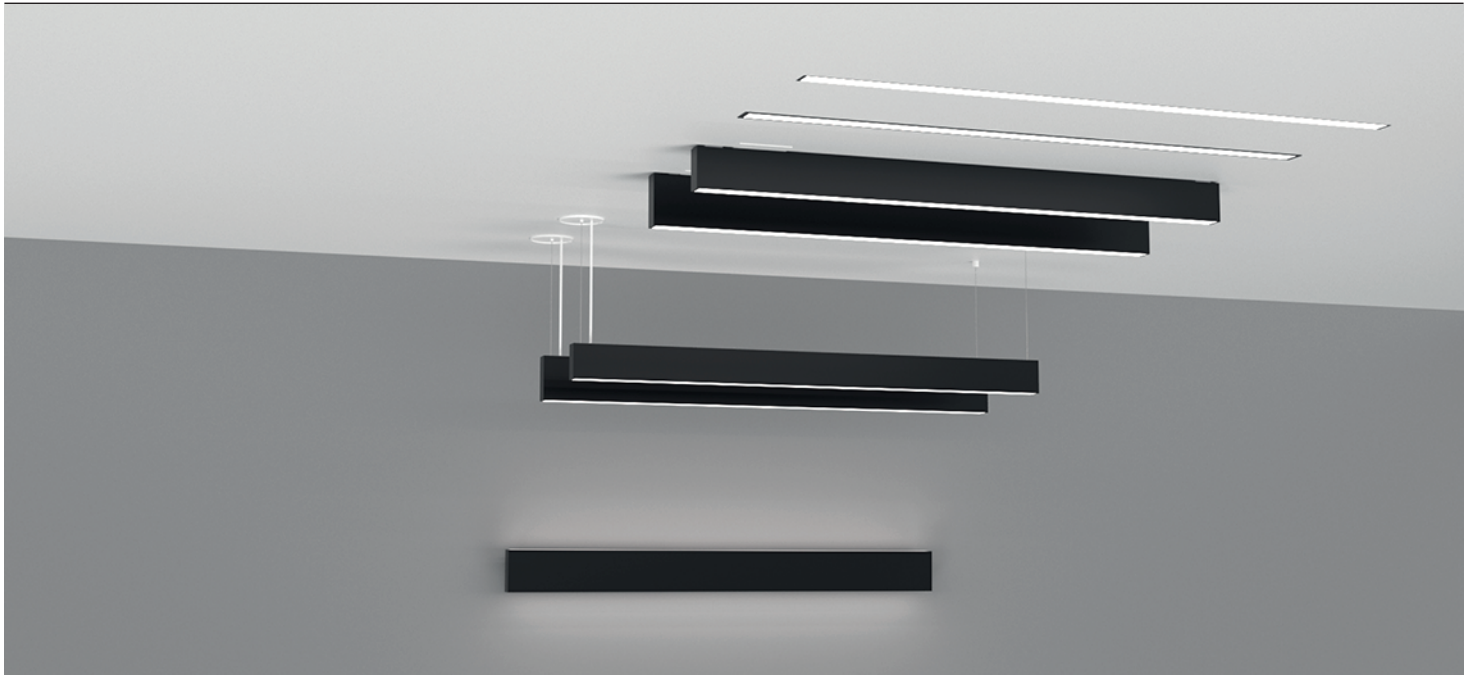

Slim profile recessed luminaire provides direct lighting. Available as single modules or continuous runs suitable for interior application where spot lights are required.

Material:	Body: Extruded aluminum profile with die-cast end caps. Mounting: Galvanized steel brackets.
Mounting:	Recessed trim installation (with flange) using included brackets for drywall, wood or other rigid ceiling panels. Not suitable for grid ceilings. Suitable for insulated ceilings. Maximum ceiling thickness of 1"(25mm). Custom linear patterns using 90°, "X" or "T" corners are available on request.
Electrical:	One circuit: 120V with line voltage dimming capability. Two circuit: 120V or 277V with line voltage dimming capability.
Finish:	Available in white RAL9003 or black RAL9004. Track finish matches the aluminum extrusion. Gray (RAL9006) finish available on request with black track.
Weight:	1C track: 0.53 kg/ft (1.74 lbs/m) 2C track: 0.70 kg/ft (2.30 kg/m)
Warranty:	5 year limited warranty.
Ratings:	IP20 , IP00 (track)
Certification:	 cULus listed for dry location. Interior use only.

1C - One circuit track **2C** - Two circuit track

T - Track

VOLTAGE

120 - 120V **277** - 277V⁽¹⁾

FINISH⁽²⁾

01 - White **02** - Black

⁽¹⁾ Available for two circuit track (2C) output.

⁽²⁾ Gray finish available on request, contact customer service for more information. Track finish matches the aluminum extrusion. For gray finish, the track is provided in black.

FAMILY OVERVIEW

Linear EVO family offers a wide range of mounting and optic options for multiple applications

DIMENSIONS

LENGTHS