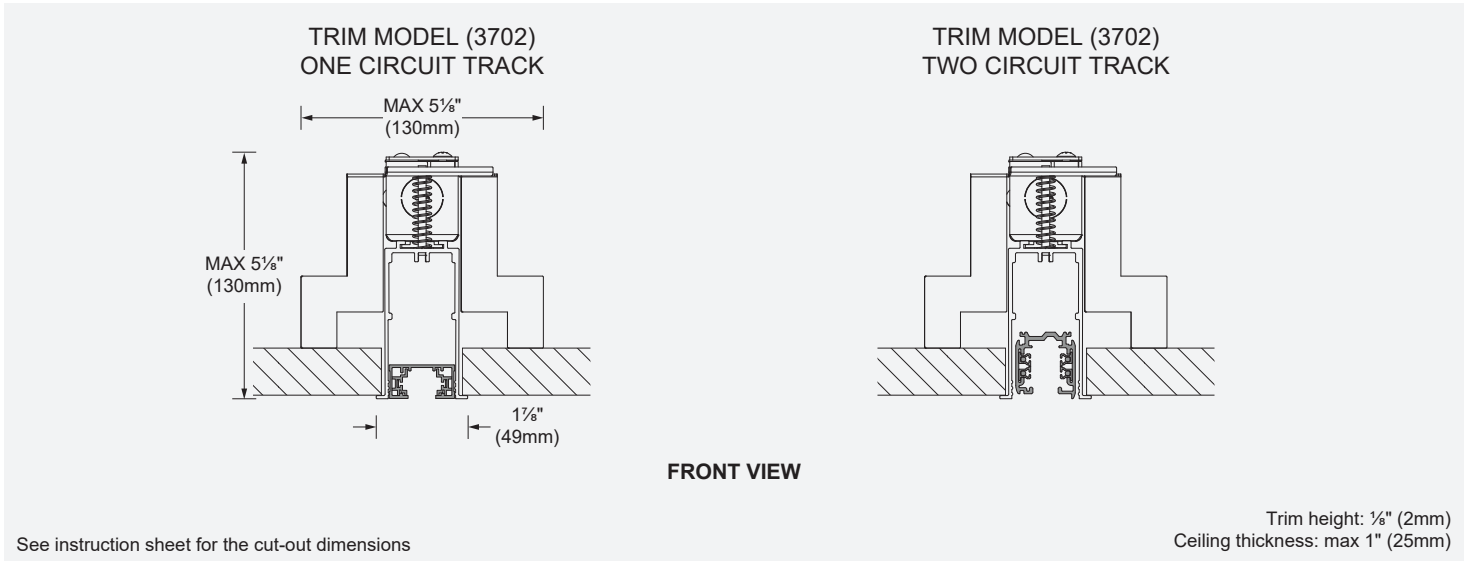

DIMENSIONS